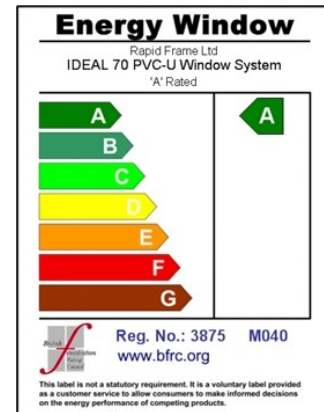

NEWSLETTER - APRIL 2015

UPVC WINDOWS NOW A-RATED - AT NO EXTRA CHARGE!

We are pleased to be able to inform you that our uPVC windows will now be A-rated as standard, at no extra charge. This has been achieved by the use of Pilkington Softcoat instead of K (hardcoat) glass.

In fact the actual energy saving for A over B-rating is quite small, which is why we previously standardized on B-rating as the most cost-effective option. However you will doubtless have seen that some national companies have recently been advertising A-rated windows as standard, so we hope that this change will help your sales in a competitive market.

Another advantage of the change is that there will no longer be the 'K-tint' which some customers dislike. We can still supply K-glass if you require it to match other windows, but otherwise Softcoat will now be standard. By adding Optiwhite glass (previously used to achieve A-rating), we can also now achieve A+ rating if required.